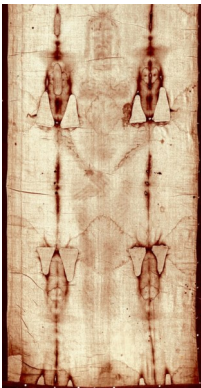

Sacred Cloths of the Passion

The **Shroud of Turin** (Jesus' burial shroud)

The **Sudarium of Oviedo** (Covered Jesus' head on the cross)

The **Tunic of Argenteuil** (Jesus' seamless garment)