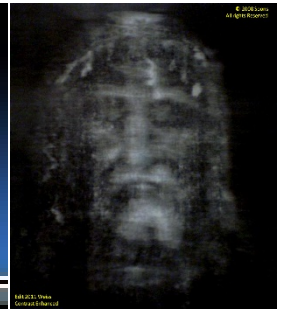

Shroud Exhibit & Museum (SEAM), Inc

St. Jude Parish Lenten Journey Time to be with Him in 2023

[1404 College Ave Alamogordo, NM 88310](#) in the Parish Hall

COME SPEND TIME WITH JESUS AND WITNESS HIS IMAGE. FREE ADMISSION. VOLUNTEERS AVAILABLE AS GUIDES.

SCHEDULE: SUNDAY 3/26 4–6 PM; M–W 3/27-29 10 AM–1 PM & 4:30–7 PM; THURSDAY 3/30 10 AM–5 PM

SEAM is known around the globe with more than 108,000 visitors from 136 countries.

IN-MUSEUM DISPLAYS: Museum features a research-grade, professionally back-lit, full-size 14' X 3½' Barrie Schwartz 1977 STURP (Shroud of Turin Research Project) and many other photos including the sudarium.

DCN PETE SCHUMACHER is internationally renowned for his involvement in the 3D studies and other research of the Shroud of Turin. He is the founder of SEAM and appeared in the Discovery Channel documentary, “Unwrapping the Shroud: New Evidence”. Consultant to members of the STURP team in 1978 concerning photography and other surveys during that world’s largest scientific investigation, he continues his research today.